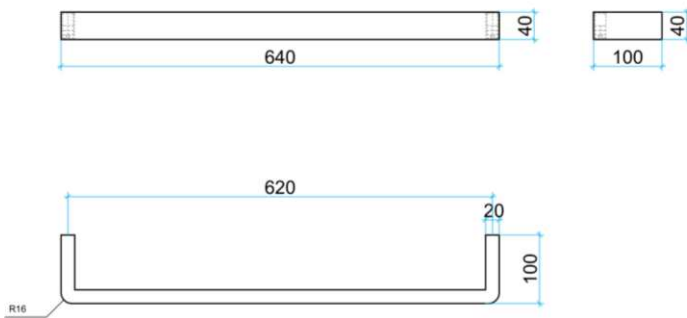

Thermorail Towel Rails 12V

Electric Heated Towel Rails for use in bathrooms

Stock Code	Finish	Size (mm)	Output (W)	No. of Bars
DSC6	Polished Stainless Steel	W640 x H40 x D100	23 Watts	1

PLEASE NOTE: Specifications are for information purposes only. Whilst every effort has been made to ensure the product specifications are accurate, due to continuing product development and improvement the specifications are subject to change. Specifications can be used to rough in and fit timber supports in the wall however we recommend no holes are drilled without having the product on site or verifying the details with the manufacturer. Thermogroup cannot be held liable or responsible for errors due to updated specifications.