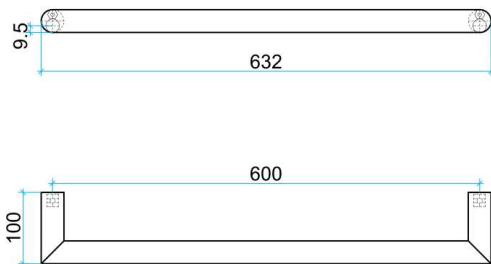

Thermorail Towel Rails 12V

Electric Heated Towel Rails for use in bathrooms

Stock Code	Finish	Size (mm)	Output (W)	No. of Bars
DSR6	Polished Stainless Steel	W632 x H32 x D100	18 Watts	1

PLEASE NOTE: Specifications are for information purposes only. Whilst every effort has been made to ensure the product specifications are accurate, due to continuing product development and improvement the specifications are subject to change. Specifications can be used to rough in and fit timber supports in the wall however we recommend no holes are drilled without having the product on site or verifying the details with the manufacturer. Thermogroup cannot be held liable or responsible for errors due to updated specifications.