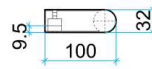

Thermorail Towel Rails 12V

Electric Heated Towel Rails for use in bathrooms

Stock Code	Finish	Size (mm)	Output (W)	No. of Bars
DSR6	Polished Stainless Steel	W632 x H32 x D100	18 Watts	1

PLEASE NOTE: Specifications are for information purposes only. Whilst every effort has been made to ensure the product specifications are accurate, due to continuing product development and improvement the specifications are subject to change. Specifications can be used to rough in and fit timber supports in the wall however we recommend no holes are drilled without having the product on site or verifying the details with the manufacturer. Thermogroup cannot be held liable or responsible for errors due to updated specifications.