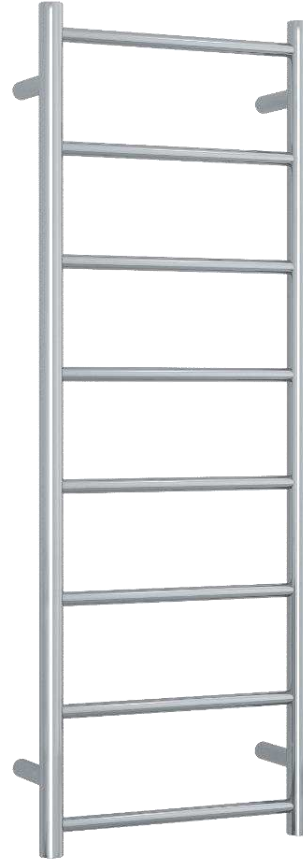

Thermorail Ladder Towel Rails 240V

Electric Heated Towel Rails for use in bathrooms

This rail has Multiflex wiring which means that there is a connection point on both the left and right hand side of the rail and the lead can be connected to either side. Being a dry electric element rail, this can be mounted either way up meaning the wiring can be from any of the four mounting points.

Stock Code	Finish	Size (mm)	Output (W)	No. of Bars
SR17M	Polished Stainless Steel	W400 x H1120 x D122	65 Watts	8

PLEASE NOTE: Specifications are for information purposes only. Whilst every effort has been made to ensure the product specifications are accurate, due to continuing product development and improvement the specifications are subject to change. Specifications can be used to rough in and fit timber supports in the wall however we recommend no holes are drilled without having the product on site or verifying the details with the manufacturer. Thermogroup cannot be held liable or responsible for errors due to updated specifications.