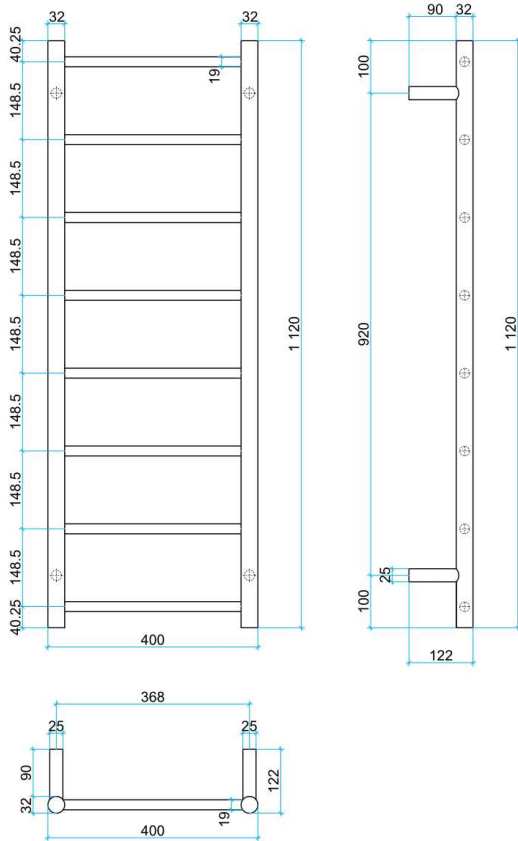

Thermorail Ladder Towel Rails 240V

Electric Heated Towel Rails for use in bathrooms

This rail has Multiflex wiring which means that there is a connection point on both the left and right hand side of the rail and the lead can be connected to either side. Being a dry electric element rail, this can be mounted either way up meaning the wiring can be from any of the four mounting points.

Stock Code	Finish	Size (mm)	Output (W)	No. of Bars
SR17M	Polished Stainless Steel	W400 x H1120 x D122	65 Watts	8

PLEASE NOTE: Specifications are for information purposes only. Whilst every effort has been made to ensure the product specifications are accurate, due to continuing product development and improvement the specifications are subject to change. Specifications can be used to rough in and fit timber supports in the wall however we recommend no holes are drilled without having the product on site or verifying the details with the manufacturer. Thermogroup cannot be held liable or responsible for errors due to updated specifications.