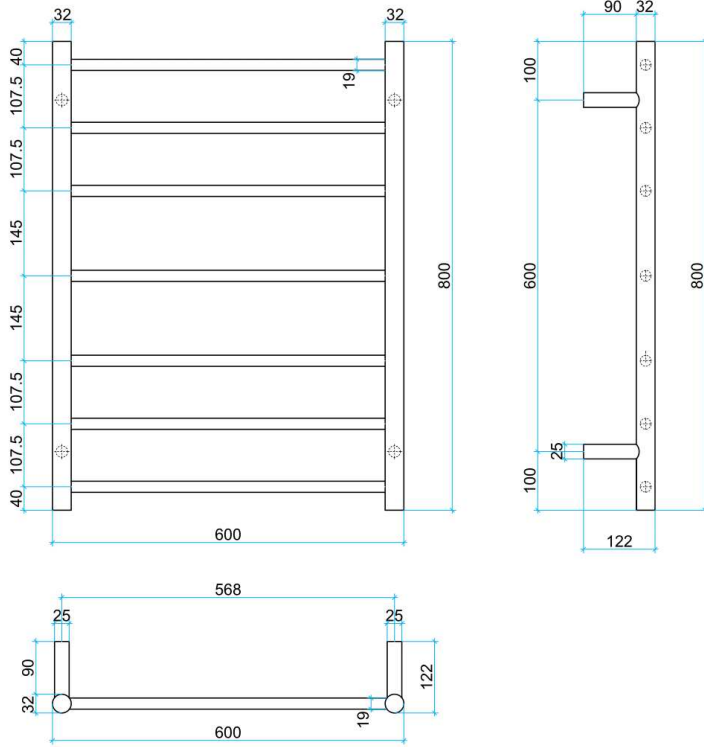

Thermorail Ladder Towel Rails 240V

Electric Heated Towel Rails for use in bathrooms

This rail has Multiflex wiring which means that there is a connection point on both the left and right hand side of the rail and the lead can be connected to either side. Being a dry electric element rail, this can be mounted either way up meaning the wiring can be from any of the four mounting points.

Stock Code	Finish	Size	Output	No. of Bars
SR44MGM	Gun Metal	W600 x H800 x D122	90 Watts	7

PLEASE NOTE: Specifications are for information purposes only. Whilst every effort has been made to ensure the product specifications are accurate, due to continuing product development and improvement the specifications are subject to change. Specifications can be used to rough in and fit timber supports in the wall however we recommend no holes are drilled without having the product on site or verifying the details with the manufacturer. Thermogroup cannot be held liable or responsible for errors due to updated specifications.