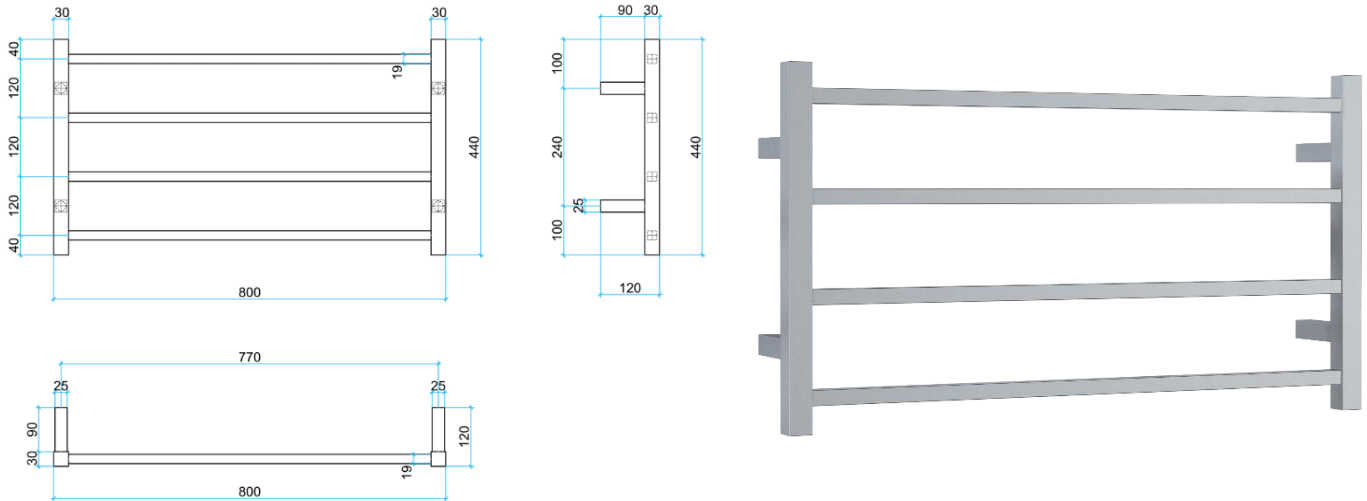

Thermorail Ladder Towel Rails 240V

Electric Heated Towel Rails for use in bathrooms

This rail has Multiflex wiring which means that there is a connection point on both the left and right hand side of the rail and the lead can be connected to either side. Being a dry electric element rail, this can be mounted either way up meaning the wiring can be from any of the four mounting points.

Stock Code	Finish	Size (mm)	Output (W)	No. of Bars
SS81M	Polished Stainless Steel	W800 x H440 x D120	61 Watts	4

PLEASE NOTE: Specifications are for information purposes only. Whilst every effort has been made to ensure the product specifications are accurate, due to continuing product development and improvement the specifications are subject to change. Specifications can be used to rough in and fit timber supports in the wall however we recommend no holes are drilled without having the product on site or verifying the details with the manufacturer. Thermogroup cannot be held liable or responsible for errors due to updated specifications.