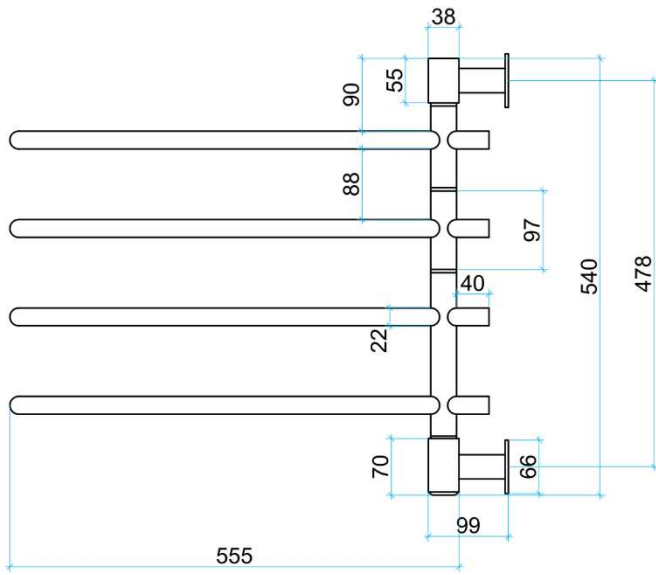

Thermorail Swivel Towel Rails 240V

Electric Heated Towel Rails for use in bathrooms

Stock Code	Finish	Size (mm)	Output (W)	No. of Bars
SV24	Polished Stainless Steel	W600 x H540 x D99	48 Watts	4

PLEASE NOTE: Specifications are for information purposes only. Whilst every effort has been made to ensure the product specifications are accurate, due to continuing product development and improvement the specifications are subject to change. Specifications can be used to rough in and fit timber supports in the wall however we recommend no holes are drilled without having the product on site or verifying the details with the manufacturer. Thermogroup cannot be held liable or responsible for errors due to updated specifications.