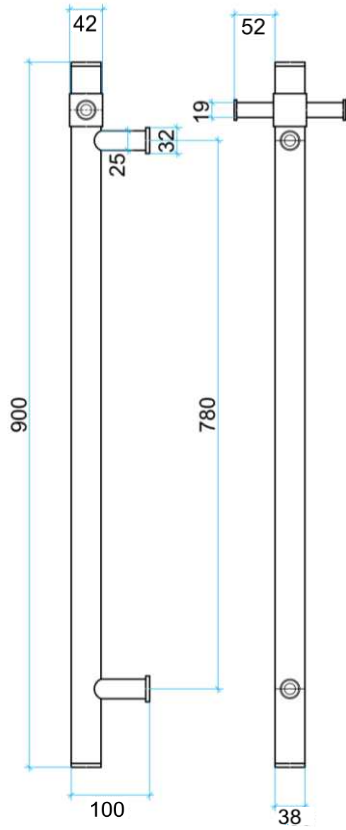

Thermorail Towel Rails 12V

Electric Heated Towel Rails for use in bathrooms

Stock Code	Finish	Size (mm)	Output (W)	No. of Bars
VS900HB	Matt Black	W142 x H900 x D100	30 Watts	1

Rails are sold individually. Hooks are removable.

PLEASE NOTE: Specifications are for information purposes only. Whilst every effort has been made to ensure the product specifications are accurate, due to continuing product development and improvement the specifications are subject to change. Specifications can be used to rough in and fit timber supports in the wall however we recommend no holes are drilled without having the product on site or verifying the details with the manufacturer. Thermogroup cannot be held liable or responsible for errors due to updated specifications.