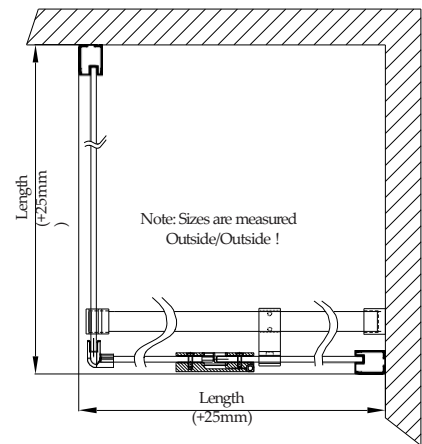

**BAROSSA Shower Screen**  
**KSSPV34CHP**

**SPECIFICATIONS** (All measurements are in millimeters)

The Barossa Pivot Semi-Frameless is a sleek shower screen with a minimal wall profile. This screen is easy to install and allows for up to +25mm of adjustment.

**FEATURES AND BENEFITS**

- Screen height 2000mm
- Pivoting door system
- Semi-frameless 8mm glass
- Toughened safety glass AS/NZS 2208
- Easy to clean Enduroshield glass treatment
- Fully reversible screen
- Suits Flinders SMC, Daintree and Barossa bases
- Suits tiled floors

**MATERIALS**

- Aluminum frame
- 8mm safety glass

Front Panel	
1220	Actual: 1180 to 1205mm
Return Panel	
900	Actual: 860 to 885mm
1000	Actual: 960 to 985mm

PRODUCTS		
	Front	Return
900 Chrome		KSSPV26CHR
1000 Chrome		KSSPV40CHR
1220 Chrome	KSSPV34CHP	