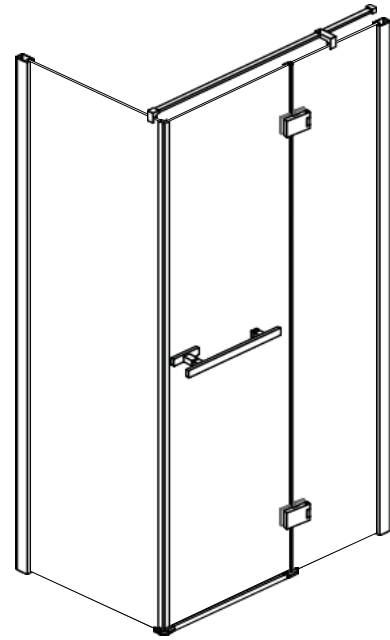

**BAROSSA Shower Screen**  
**KSSPV34CHP**

**SPECIFICATIONS** (All measurements are in millimeters)

The Barossa Pivot Semi-Frameless is a sleek shower screen with a minimal wall profile. This screen is easy to install and allows for up to +25mm of adjustment.

**FEATURES AND BENEFITS**

- Screen height 2000mm
- Pivoting door system
- Semi-frameless 8mm glass
- Toughened safety glass AS/NZS 2208
- Easy to clean Enduroshield glass treatment
- Fully reversible screen
- Suits Flinders SMC, Daintree and Barossa bases
- Suits tiled floors

**MATERIALS**

- Aluminum frame
- 8mm safety glass

Front Panel	
1220	Actual: 1180 to 1205mm
Return Panel	
900	Actual: 860 to 885mm
1000	Actual: 960 to 985mm

PRODUCTS		
	Front	Return
900 Chrome		KSSPV26CHR
1000 Chrome		KSSPV40CHR
1220 Chrome	KSSPV34CHP	