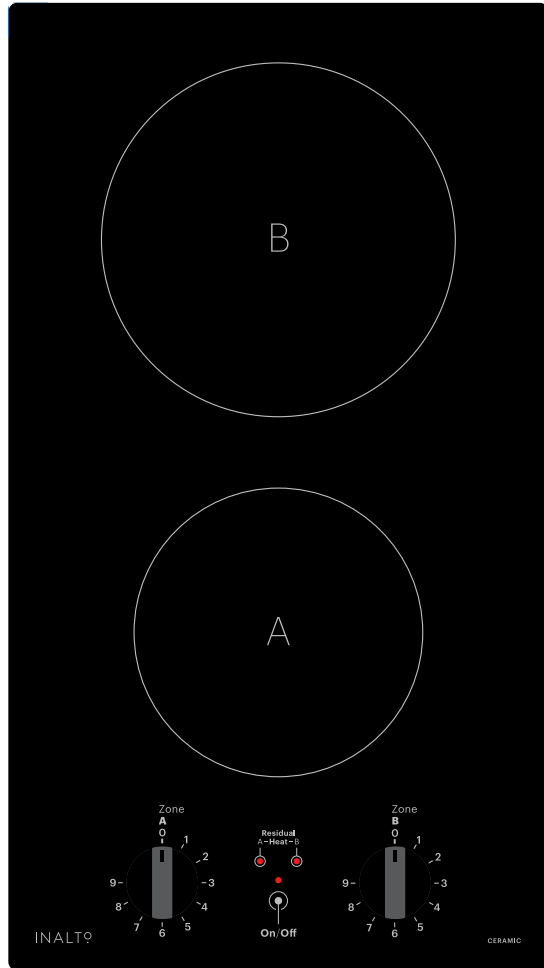

30cm 2 Zone Ceramic Cooktop with Knob Controls

MODEL: ICC302K

COOKTOP

- 2 zones
- Durable ceramic glass
- 9 stage power levels
- Easy-grip knob controls
- Residual heat indicators
- 120 min auto safety cut-off

SAFETY

Residual heat indicators

COOKTOP DIMENSIONS

Cut-out (w, d, h mm):

270 x 490

Physical (w, d, h mm):

290 x 520 x 50

Packaged (w, d, h mm):