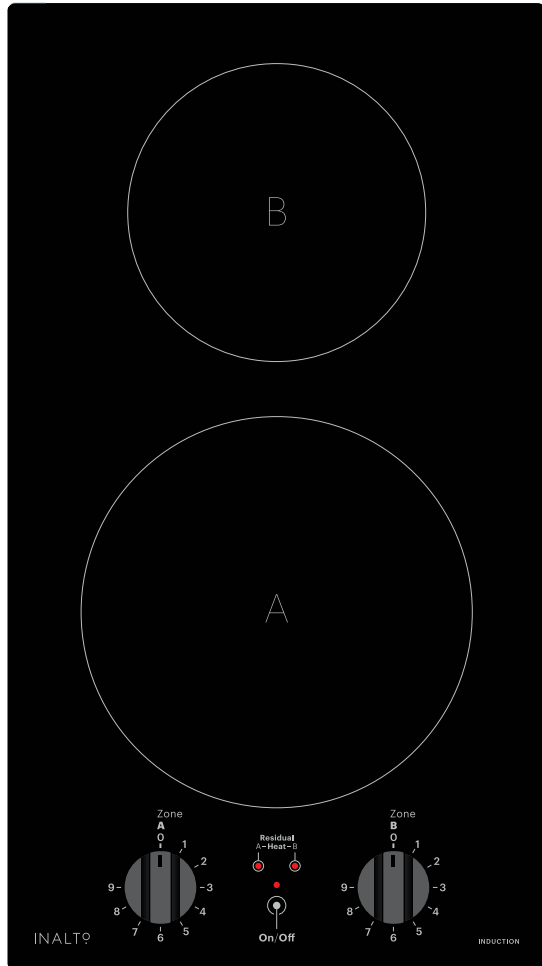

30cm 2 Zone Induction Cooktop with Knob Controls

MODEL: ICI302K

COOKTOP

- 2 zones
- Durable ceramic glass
- 9 stage power levels
- Knob controls
- Residual Heat Indicators
- 120 min auto safety cut-off

SAFETY

Residual heat indicators

COOKTOP DIMENSIONS

Cut-out (w, d, h mm):

270 x 490

Physical (w, d, h mm):

290 x 520 x 58

Packaged (w, d, h mm):

390 x 590 x 125