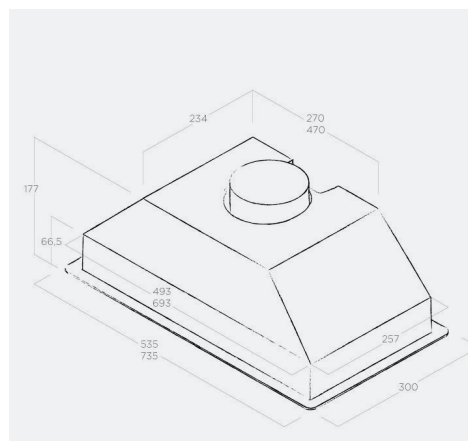

Era S

Undermount Rangehood

60cm/90cm

Model Number

60cm: ERASIX/A/52

90cm: ERASIX/A/72

Features

520 m3/hr extraction

3 speeds

Push in/Push out speed selector knob

Slimline stainless-steel fascia panel

Dishwasher safe aluminium filter with decorative stainless-steel finish

Made in Europe

Lighting

2 x LED 3W

Max noise level

68 db(A)

Fascia panel (outside cabinet)

60cm: 535mm wide

90cm: 735mm wide

Rangehood (inside cabinet)

60cm: 493mm wide

90cm: 693mm wide