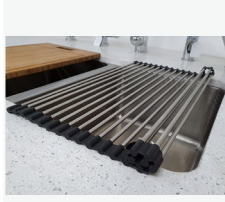

370W x 270H x 160D

Min Cabinet

Size: 450mm

Installation:

Inset-mount

Material:

1.0mm 18/8 304 Stainless steel. Silk finish.

Tap Holes:

Not tap Hole or 1 tap hole.

Outlet:

90mm chrome basket waste included.

Cut Out Templates:

Yes

Warranty:

15 years of replacement of products and parts.

*NOTE: Always use the physical product measurements for cut-outs as the manufacturer's template is a guide only and may differ from the actual product dimensions over time.

Optional Accessories

Roll up drainer RD2

Glass chopping board
(for using on the Bench)

Bench Protector

Space Saver Spazio Kit

Cube Mixer PL523