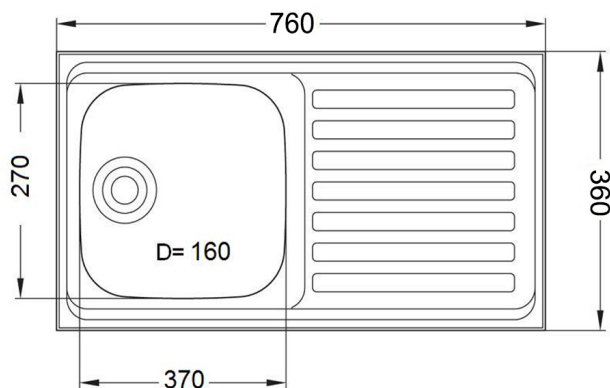

REVERSIBLE

SPECIFICATIONS

(All measurements are in millimeters)

Description:

CM Small Single Bowl & Drainer.

Sink Dimensions:

760W x 270H x 160D

Bowl Dimensions:

370W x 270H x 160D

Min Cabinet

Size: 450mm

Installation:

Inset-mount

Material:

1.0mm 18/8 304 Stainless steel. Silk finish.

Tap Holes:

Not tap Hole or 1 tap hole.

Outlet:

90mm chrome basket waste included.

Cut Out Templates:

Yes

Warranty:

15 years of replacement of products and parts.

*NOTE: Always use the physical product measurements for cut-outs as the manufacturer's template is a guide only and may differ from the actual product dimensions over time.