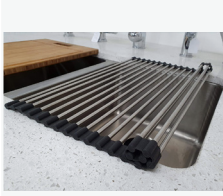

Optional Accessories

Roll up drainer RD2

Glass chopping board
(for using on the Bench)

Bench Protector

Space Saver Spazio Kit

Cube Mixer PL523