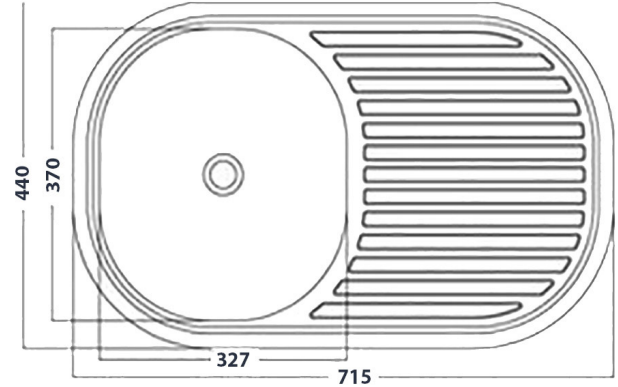

REVERSIBLE

SPECIFICATIONS

(All measurements are in millimeters)

Description:

CM Compact Round Single Bowl & Drainer Sink.

Sink Dimensions:

715W x 440H x 140D

Bowl Dimensions:

327W x 370H x 140D

Min Cabinet

Size: 400mm

Installation:

Inset-mount

Material:

1.0mm 18/8 304 Stainless steel. Silk finish.

Tap Holes:

Not tap Hole ONLY.

Outlet:

90mm chrome basket waste included.

Cut Out Templates:

Yes

Warranty:

15 years of replacement of products and parts.

*NOTE: Always use the physical product measurements for cut-outs as the manufacturer's template is a guide only and may differ from the actual product dimensions over time.