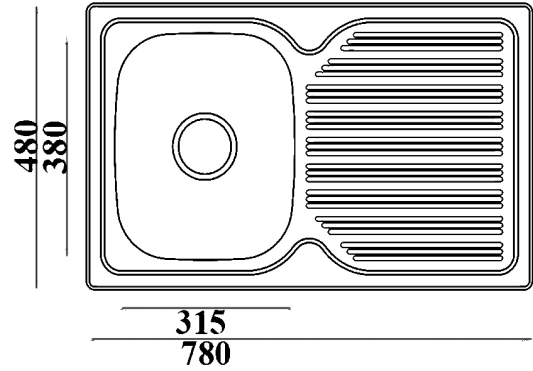

PN780R Right Hand Bowl

PN780L Left Hand Bowl

SPECIFICATIONS

(All measurements are in millimeters)

Description:

PN Single Bowl & Drainer Sink.

Sink Dimensions:

780W x 480H x 170D

Bowl Dimensions:

315W x 380H x 170D

Min Cabinet

Size: 400mm

Installation:

Inset-mount

Material:

1.0mm 18/8 304 Stainless steel. Silk finish.

Tap Holes:

No tap hole or 1 tap hole.

Outlet:

90mm chrome basket waste included.

Cut Out Templates:

Yes

Warranty:

15 years of replacement of products and parts.

*NOTE: Always use the physical product measurements for cut-outs as the manufacturer's template is a guide only and may differ from the actual product dimensions over time.

Optional Accessories

Chopping Board CB213