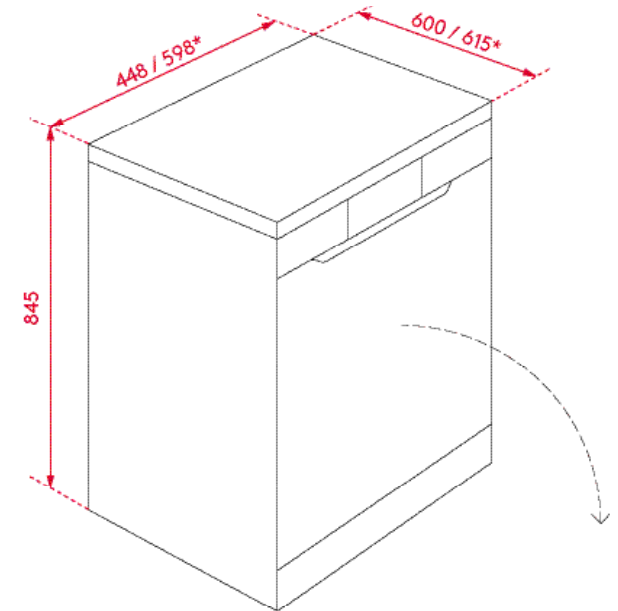

INSTALLATION

See below diagram